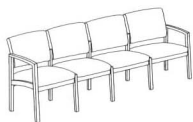

Product Selection Guide

LENOX SERIES

L1101G5
Guest Chair
22.5W x 26D x 34H

L4101G5
4 Seat Sofa
86.25W x 26D x 34H

L1270T5
End Table
20W x 20D x 20H

L1102G5
Guest Chair/Armless
22.5W x 26D x 34H

L4103G5
4 Seats/Center Arms
86.25W x 26D x 34H

L1370T5
Corner Table
24W x 24D x 20H

L2101G5
2 Seat Sofa
43.75W x 26D x 34H

L5101G5
5 Seat Sofa
107.5W x 26D x 34H

L1470T5
Coffee Table
40W x 20D x 16H

L2103G5
2 Seats/Center Arm
43.75W x 26D x 34H

L5103G5
5 Seats/Center Arms
107.5W x 26D x 34H

L0290T1
Connecting Center Table
20W x 20D x 15H

L3101G5
3 Seat Sofa
65W x 26D x 34H

L2111G5
2 Chairs w/Connecting Center Table
65W x 26D x 34H

L0590T1
Connecting Corner Table
30W x 30D x 15H

L3103G5
3 Seats/Center Arms
65W x 26D x 34H

L2121G5
2 Chairs w/Connecting Corner Table
57W x 57D x 34H

TRANSITIONAL ACCESSORIES

Literature Racks

X1304L1
4 Pocket Literature Rack
21W x 2.5D x 27.5H

X1306L1
6 Pocket Literature Rack
31W x 2.5D x 27.5H