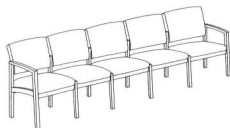

Product Selection Guide

LENOX SERIES

L1101G5
Guest Chair
22.5W x 26D x 34H

L4101G5
4 Seat Sofa
86.25W x 26D x 34H

L1270T5
End Table
20W x 20D x 20H

L1102G5
Guest Chair/Armless
22.5W x 26D x 34H

L4103G5
4 Seats/Center Arms
86.25W x 26D x 34H

L1370T5
Corner Table
24W x 24D x 20H

L2101G5
2 Seat Sofa
43.75W x 26D x 34H

L5101G5
5 Seat Sofa
107.5W x 26D x 34H

L1470T5
Coffee Table
40W x 20D x 16H

L2103G5
2 Seats/Center Arm
43.75W x 26D x 34H

L5103G5
5 Seats/Center Arms
107.5W x 26D x 34H

L0290T1
Connecting Center Table
20W x 20D x 15H

L3101G5
3 Seat Sofa
65W x 26D x 34H

L2111G5
2 Chairs w/Connecting Center Table
65W x 26D x 34H

L0590T1
Connecting Corner Table
30W x 30D x 15H

L3103G5
3 Seats/Center Arms
65W x 26D x 34H

L2121G5
2 Chairs w/Connecting Corner Table
57W x 57D x 34H

TRANSITIONAL ACCESSORIES

Literature Racks

X1304L1
4 Pocket Literature Rack
21W x 2.5D x 27.5H

X1306L1
6 Pocket Literature Rack
31W x 2.5D x 27.5H